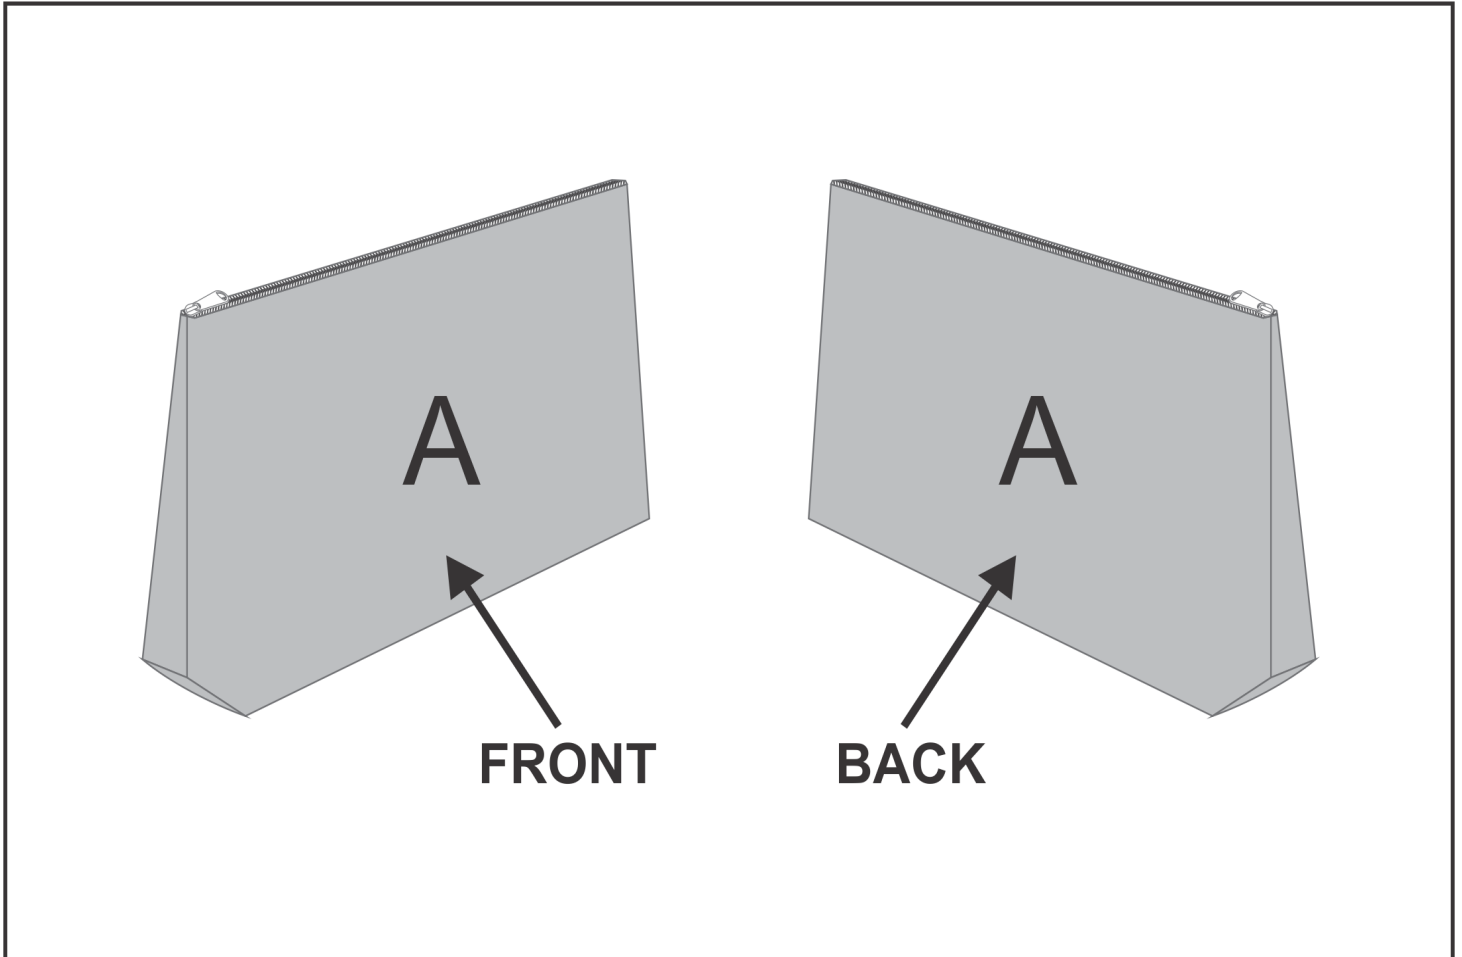

BC-HP-21-G

Hoppla Kosi Mini Toiletry Bag

Need to know:

Includes 1-Position Sublimation (setup fees apply)

- Please Note: We cannot guarantee 100% logo Alignment on all Brandable Panels.

Branding Options:

Position	Branding Method (Branding Code)	No. of Colours	Dimension
A	Custom Sublimation A (CPSUB-A)	Full Colour	240mm wide x 314mm high